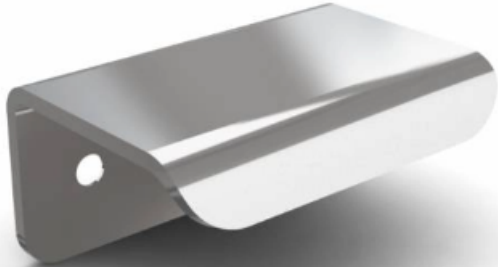

Rear mount grab handles

REAR MOUNTED GRAB HANDLES 50 MM

PART NUMBER	MATERIAL	FINISH	A ?	B ?	C ?	WEIGHT (G)	STOCK	
19-1-3798	steel	chrome plated	50 mm	25 mm (width)	35 mm	46 g	●	

A (length) B (width) C